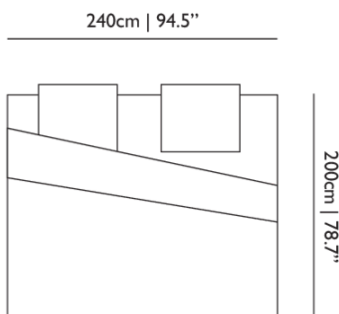

Dimensions

Product

WIDTH 140cm | 55.1"
HEIGHT 200cm | 78.7"
DEPTH 40cm | 15.7"
WEIGHT NETTO 2kg | 4.41lbs

Packaging

WIDTH 30cm | 11.8"
HEIGHT 26cm | 10.2"
CUBAGE 0.03m³ | 1.1ft³
LENGTH 40cm | 15.7"
WEIGHT 1.8kg | 3.97lbs

Dimensions

Product

WIDTH 200cm | 78.7"
HEIGHT 200cm | 78.7"
DEPTH 40cm | 15.7"
WEIGHT NETTO 2kg | 4.4lbs

Packaging

WIDTH 30cm | 11.8"
HEIGHT 26cm | 10.2"
CUBAGE 0.03m³ | 1.1ft³
LENGTH 40cm | 15.7"
WEIGHT 10.1kg | 22.27lbs

Dimensions

Product

WIDTH 240cm | 94.5"
HEIGHT 200cm | 78.7"
DEPTH 40cm | 15.7"
WEIGHT NETTO 2kg | 4.4lbs

Packaging

WIDTH 30cm | 11.8"
HEIGHT 26cm | 10.2"
CUBAGE 0.03m³ | 1.1ft³
LENGTH 40cm | 15.7"
WEIGHT 10.7kg | 23.59lbs

Dimensions

Product

WIDTH 260cm | 102.4"

HEIGHT 200cm | 78.7"

DEPTH 40cm | 15.7"

WEIGHT NETTO 2kg | 4.4lbs

Packaging

WIDTH 30cm | 11.8"