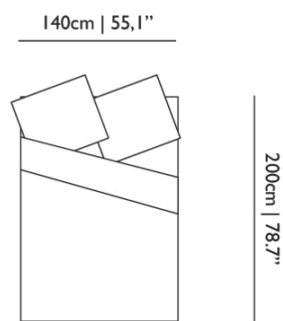

Dimensions

Product

WIDTH 140cm | 55.1"
HEIGHT 200cm | 78.7"
DEPTH 40cm | 15.7"
WEIGHT NETTO 2kg | 4.41lbs

Packaging

WIDTH 30cm | 11.8"
HEIGHT 26cm | 10.2"
CUBAGE 0.03m³ | 1.1ft³
LENGTH 40cm | 15.7"
WEIGHT 1.8kg | 3.97lbs

Dimensions

Product

WIDTH 200cm | 78.7"
HEIGHT 200cm | 78.7"
DEPTH 40cm | 15.7"
WEIGHT NETTO 2kg | 4.4lbs

Packaging

WIDTH 30cm | 11.8"
HEIGHT 26cm | 10.2"
CUBAGE 0.03m³ | 1.1ft³
LENGTH 40cm | 15.7"
WEIGHT 10.1kg | 22.27lbs

Dimensions

Product

WIDTH 240cm | 94.5"
HEIGHT 200cm | 78.7"
DEPTH 40cm | 15.7"
WEIGHT NETTO 2kg | 4.4lbs

Packaging

WIDTH 30cm | 11.8"
HEIGHT 26cm | 10.2"
CUBAGE 0.03m³ | 1.1ft³
LENGTH 40cm | 15.7"
WEIGHT 10.7kg | 23.59lbs

Dimensions

Product

WIDTH 260cm | 102.4"

HEIGHT 200cm | 78.7"

DEPTH 40cm | 15.7"

WEIGHT NETTO 2kg | 4.4lbs

Packaging

WIDTH 30cm | 11.8"