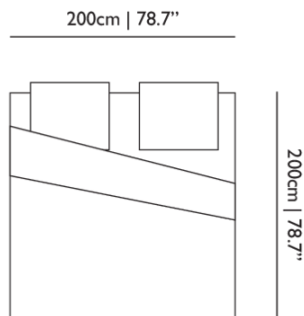

Dimensions

Product

WIDTH 140cm | 55.1"
HEIGHT 200cm | 78.7"
DEPTH 40cm | 15.7"
WEIGHT NETTO 2kg | 4.41lbs

Packaging

WIDTH 30cm | 11.8"
HEIGHT 26cm | 10.2"
CUBAGE 0.03m³ | 1.1ft³
LENGTH 40cm | 15.7"
WEIGHT 1.8kg | 3.97lbs

Dimensions

Product

WIDTH 200cm | 78.7"
HEIGHT 200cm | 78.7"
DEPTH 40cm | 15.7"
WEIGHT NETTO 2kg | 4.4lbs

Packaging

WIDTH 30cm | 11.8"
HEIGHT 26cm | 10.2"
CUBAGE 0.03m³ | 1.1ft³
LENGTH 40cm | 15.7"
WEIGHT 10.1kg | 22.27lbs

Dimensions

Product

WIDTH 240cm | 94.5"
HEIGHT 200cm | 78.7"
DEPTH 40cm | 15.7"
WEIGHT NETTO 2kg | 4.4lbs

Packaging

WIDTH 30cm | 11.8"
HEIGHT 26cm | 10.2"
CUBAGE 0.03m³ | 1.1ft³
LENGTH 40cm | 15.7"
WEIGHT 10.7kg | 23.59lbs

Dimensions

Product

WIDTH 260cm | 102.4"

HEIGHT 200cm | 78.7"

DEPTH 40cm | 15.7"

WEIGHT NETTO 2kg | 4.4lbs

Packaging

WIDTH 30cm | 11.8"