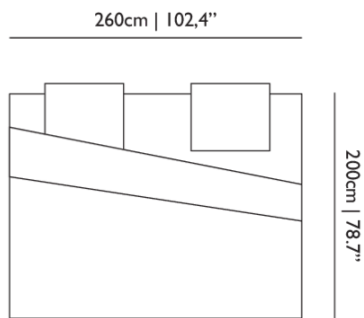

Dimensions

Product

WIDTH 140cm | 55.1"
HEIGHT 200cm | 78.7"
DEPTH 40cm | 15.7"
WEIGHT NETTO 2kg | 4.41lbs

Packaging

WIDTH 30cm | 11.8"
HEIGHT 26cm | 10.2"
CUBAGE 0.03m³ | 1.1ft³
LENGTH 40cm | 15.7"
WEIGHT 1.8kg | 3.97lbs

Dimensions

Product

WIDTH 200cm | 78.7"
HEIGHT 200cm | 78.7"
DEPTH 40cm | 15.7"
WEIGHT NETTO 2kg | 4.4lbs

Packaging

WIDTH 30cm | 11.8"
HEIGHT 26cm | 10.2"
CUBAGE 0.03m³ | 1.1ft³
LENGTH 40cm | 15.7"
WEIGHT 10.1kg | 22.27lbs

Dimensions

Product

WIDTH 240cm | 94.5"
HEIGHT 200cm | 78.7"
DEPTH 40cm | 15.7"
WEIGHT NETTO 2kg | 4.4lbs

Packaging

WIDTH 30cm | 11.8"
HEIGHT 26cm | 10.2"
CUBAGE 0.03m³ | 1.1ft³
LENGTH 40cm | 15.7"
WEIGHT 10.7kg | 23.59lbs

Dimensions

Product

WIDTH 260cm | 102.4"

HEIGHT 200cm | 78.7"

DEPTH 40cm | 15.7"

WEIGHT NETTO 2kg | 4.4lbs

Packaging

WIDTH 30cm | 11.8"